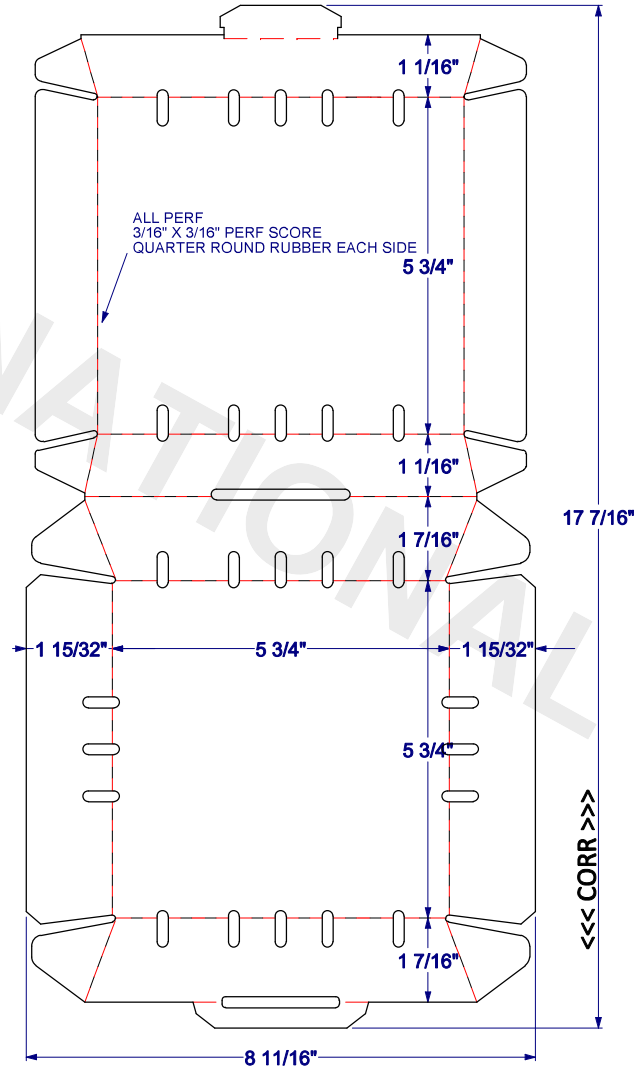

Product Description:

Style: D/C Machine

Customer Item Description: 18oz Blueberry Clamshell

Joint: None

ECT Stamp: 32

CAD RevisionDate: 1/21/2020

ID: 5 3/4" x 5 3/4" x 2"

Sp. Inst: Coated inside and outside Liner (ClimaCoat)

Mullen Stamp:

Corrugation Direction:
Vertical

OD:

Flute: F Flute

Finish: Kraft

Adhesive: MRA

Status: **Development**

Net Blank Size: 17 7/16" x 8 11/16"

Blank Sq Ft: 1.05 sq ft

Inside View

Customer Notes:

All designs and the specifications depicted therein are the property of International Paper Company. Certain designs may be the confidential and/or proprietary intellectual property of International Paper Company, its affiliated companies or customers and may not be shown, reproduced or otherwise used in any manner unless authorized in writing beforehand by International Paper Company and/or its customers. No right is given or implied to reproduce or distribute this specification, in whole or part, or to use the International Paper name and/or logo in any manner without the express, prior written consent of International Paper.