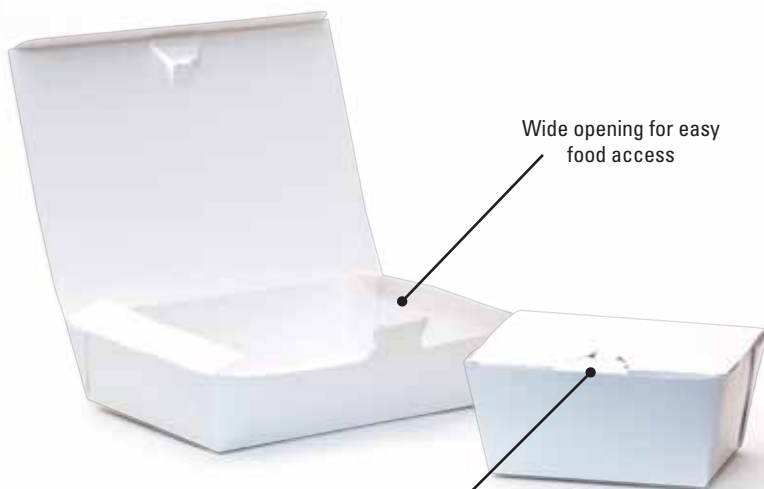

INTERNATIONAL  PAPER

**Foodservice
Business**

Web Corner Cartons

Web Corner

International Paper's Web Corner Cartons are great for all your "on-the-go" needs. Our web corner cartons are leak and grease resistant and can be used for a variety of foods; hot or cold, wet or dry. With our patent locking feature, these web corner cartons are a perfect solution.

We've got it to go!

Web Corner Cartons

Carte Blanc®

Size/ Desc.	Product Dimensions	Case/ Quantity	Case Wt. (LBS.)	Case Cube	Case Dimensions (LxWxH)
Small	4.25x4.50x2.50	450	42	3.91	21.5x21.3x15.5
Medium	8.37x6.25x1.87	200	36	3.4	21.3x14.8x18.8
Large	8.62x6.50x2.50	200	42	3.91	21.5x21.3x15.5
Hefty	8.62x6.50x3.50	160	25	5.08	28.0x14.8x21.3
Extra Large	9.75x7.75x3.50	160	30	5.08	28.0x14.8x21.3

- Patented locking feature that is great for your on-the-go meals
- Sturdy construction that can be used for all kinds of foods
- Leak resistant and great stackability
- One-piece design requires no assembly
- Great for maintaining food quality from take-out to your destination
- Favorable environmental impact versus foam
- Available in Carte Blanc® or custom prints